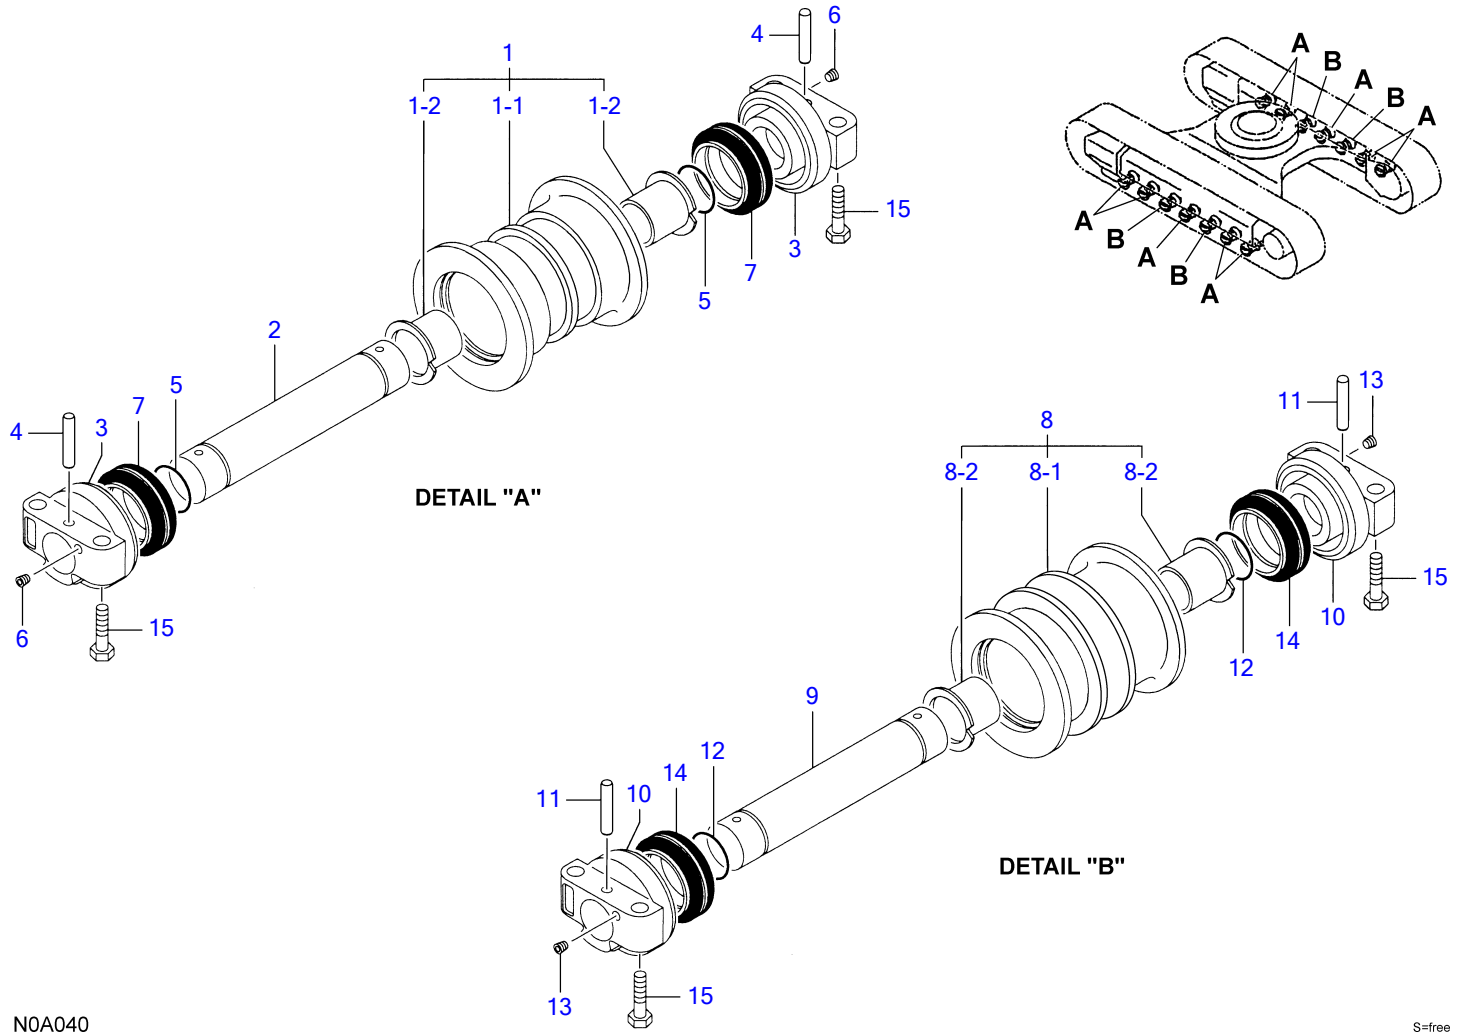

TB1140 Book No. BN0Z008 S/N 51400005-
TRACK ROLLER (rubber crawler)

N0A040

S=free

TRACK ROLLER (rubber crawler)

Item	Part number	Description	Q'ty	Chan.	Serial No.	Serv.	Remarks
0-1	HIT4S00506	ROLLER ASSY, track	10				
1	HIT9114664	· ROLLER ASSY	1				
1-1	X *****	· · ROLLER	1				
1-2	HIT3050414	· · BUSHING	2				
2	HIT3022832	· SHAFT	1				
3	HIT2044683	· COLLER	2				
4	HIT4134874	· PIN	2				
5	HITa810045	· O-ring	2				
6	HIT942011	· PLUG	2				
7	HIT4259493	· SEAL	2				
0-2	HIT9116591	ROLLER ASSY, track	4				
8	X *****	· ROLLER ASSY	1				
8-1	X *****	· · ROLLER	1				
8-2	HIT3050414	· · BUSHING	2				
9	HIT3022832	· SHAFT	1				
10	HIT2044683	· COLLER	2				
11	HIT4134874	· PIN	2				
12	HITa810045	· O-ring	2				
13	HIT4511235	· PLUG	2				
14	HIT4259493	· SEAL	2				
15	HIT4227029	BOLT	56				
	N0a042