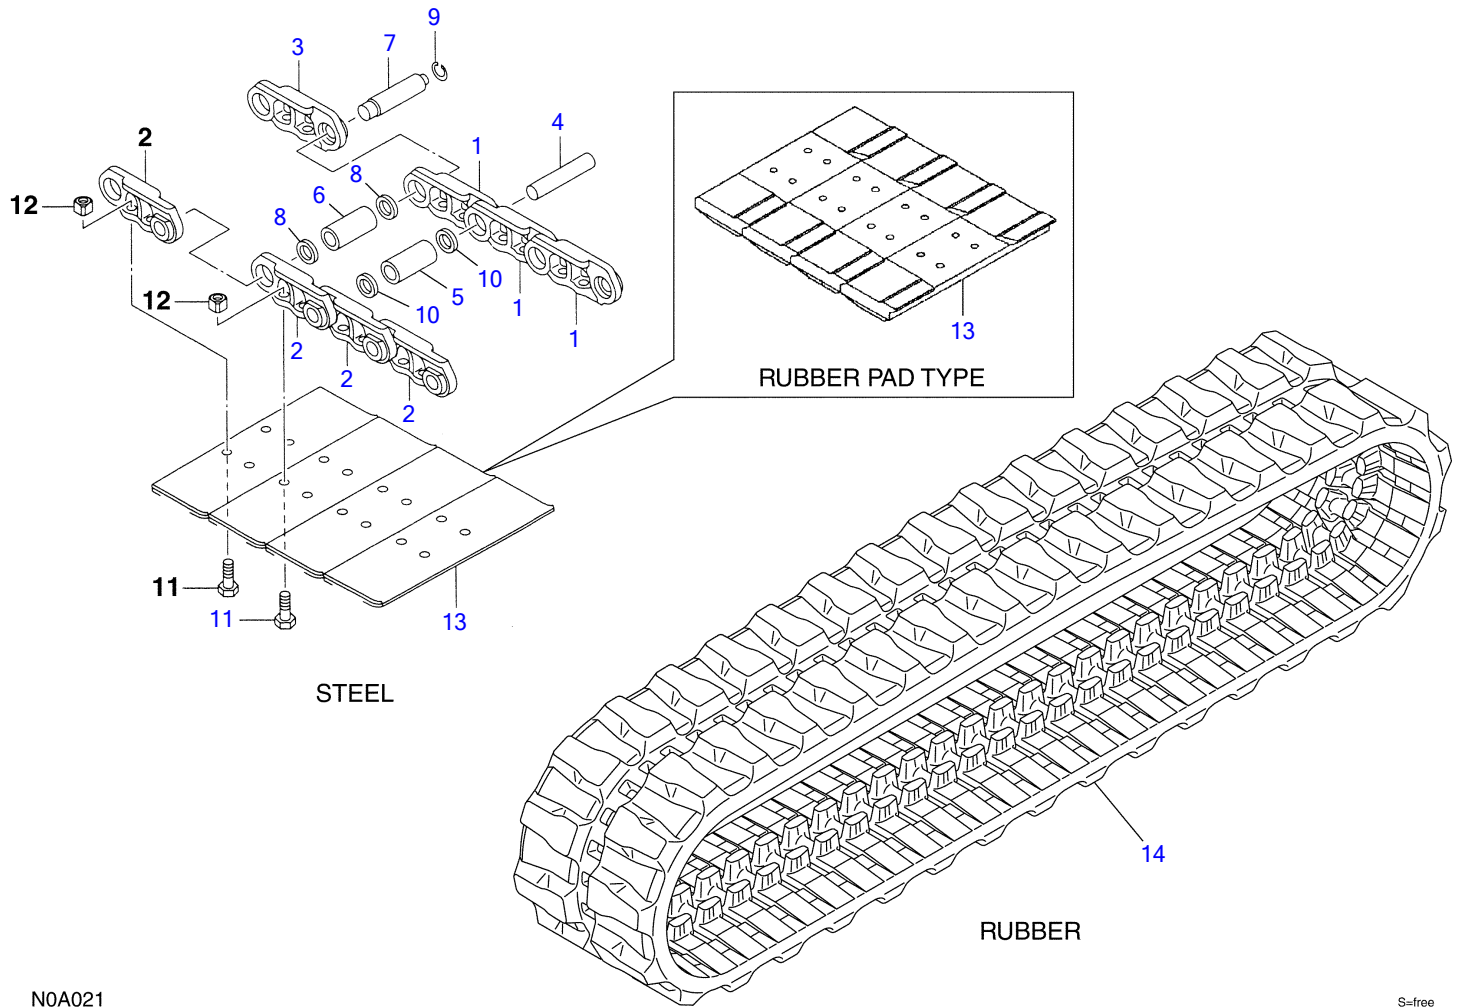

TB1140 Book No. BN0Z008 S/N 51400005-
CRAWLER BELT

N0A021

S=free

CRAWLER BELT

Item	Part number	Description	Q'ty	Chan.	Serial No.	Serv.	Remarks
0	HIT9138746	BELT, steel crawler (500W)	2				500 wide
	HIT9144339	BELT, steel crawler (600W)	2				600 wide
	HIT9144341	BELT, steel crawler (700W)	2				700 wide
	HIT9189820	BELT, steel rubber pad type (500W)	2				500 wide
0-1	HIT9178845	• LINK ASSY, track	1				
1	HIT1026945	• • LINK, track: B	43				
2	HIT1026946	• • LINK, track: B	44				
3	HIT4416241	• • LINK, master track	1				
4	HIT4416242	• • PIN	43				
5	HIT4344785	• • BUSHING	43				
6	HIT4345599	• • BUSHING, master	1				
7	HIT4416243	• • PIN, track link master	1				
8	HIT4416244	• • COLLAR	2				
9	HIT4192665	• • RING	1				
10	HIT4413807	• • SEAL	86				
11	HIT4345328	• BOLT	176				
12	HIT4253411	• NUT	176				
13	HIT2037093	• SHOE (500W)	44				500 wide
	HIT2024529	• SHOE (600W)	44				600 wide
	HIT2024425	• SHOE (700W)	44				700 wide
	1914401000	• SHOE, rubber pad (500W)	44				500 wide
14	HIT4358614	BELT, rubber crawler	2				
	N0a023