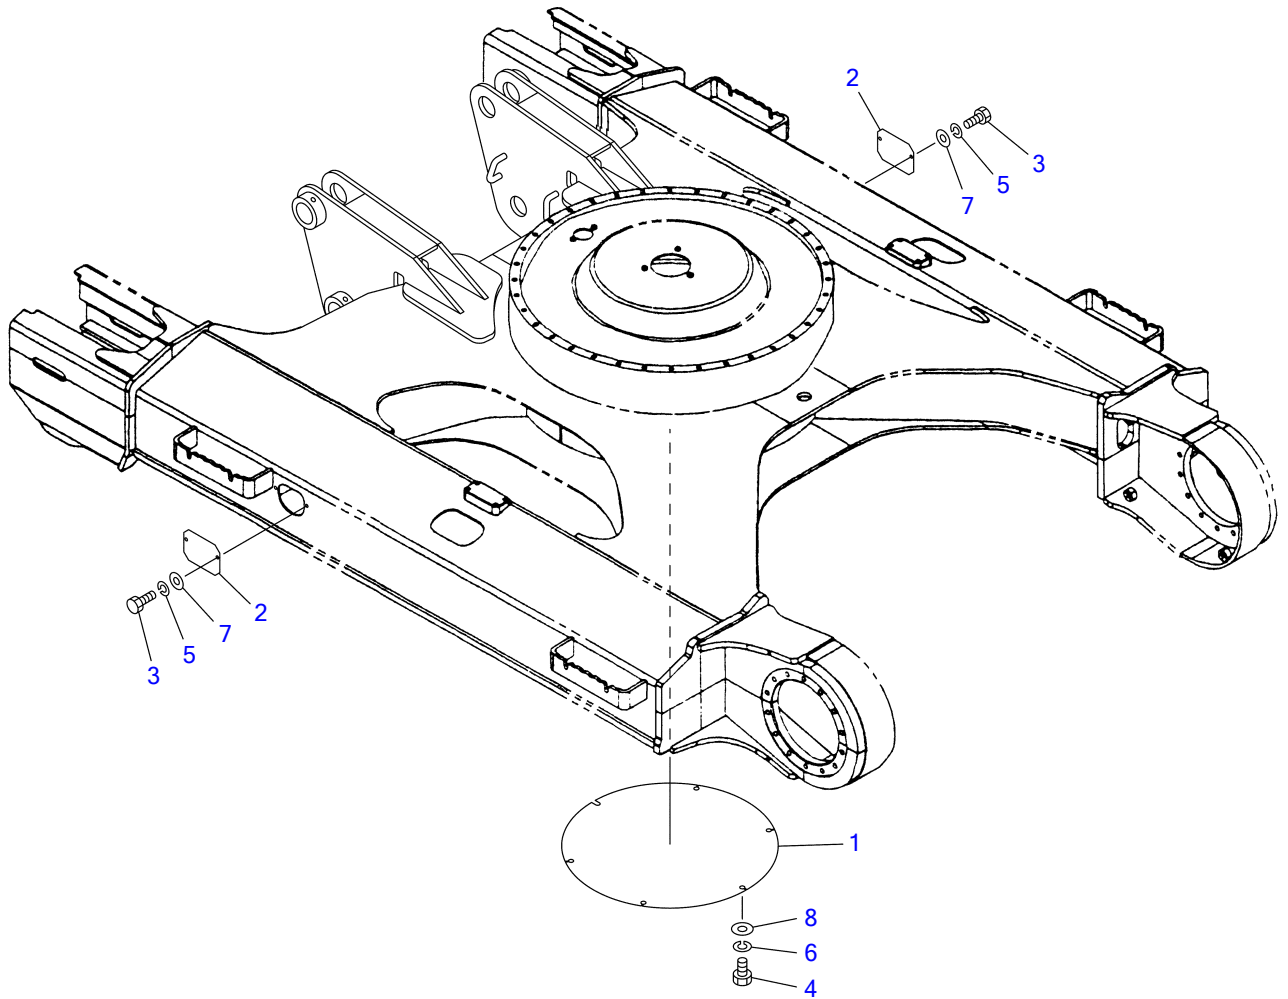

TB1140

Book No. BN0Z008
Serial No. 51400005-

TAKEUCHI

TB1140 Book No. BN0Z008 S/N 51400005-
LOWER FRAME

N0A012

S-free

LOWER FRAME

Item	Part number	Description	Q'ty	Chan.	Serial No.	Serv.	Remarks
		FRAME ASSY, lower					
1	X *****	FRAME	1				rubber
	X *****	FRAME	1				steel
1-1	HIT4447431	• STEP	4				W
1-2	HIT3087511	• BRACKET	2				W
1-3	HIT4284441	• PIPE	2				W
2	HIT4483676	SEAL	1				
3	HIT4418698	COVER	2				
4	HITJ901440	BOLT	8				
5	HITJ222014	WASHER	8				
6	HITA590914	WASHER, spring	8				
7	HIT9755978	STEP	4				for 700W steel crawler
8	HITJ031240	BOLT	8				for 700W steel crawler
	N0a012						

N0A150

S=free

LOWER COVER

Item	Part number	Description	Q'ty	Chan.	Serial No.	Serv.	Remarks
		COVER ASSY, lower					X05710-00100-1
1	0571000110	COVER	1				
2	0571000120	COVER	2				
3	1100040820	BOLT	4				
4	1100041225	BOLT	6				
5	1140020008	WASHER, spring	4				
6	1140020012	WASHER, spring	6				
7	1141110008	WASHER	4				
8	0003600024	WASHER	6				
	N0a151						