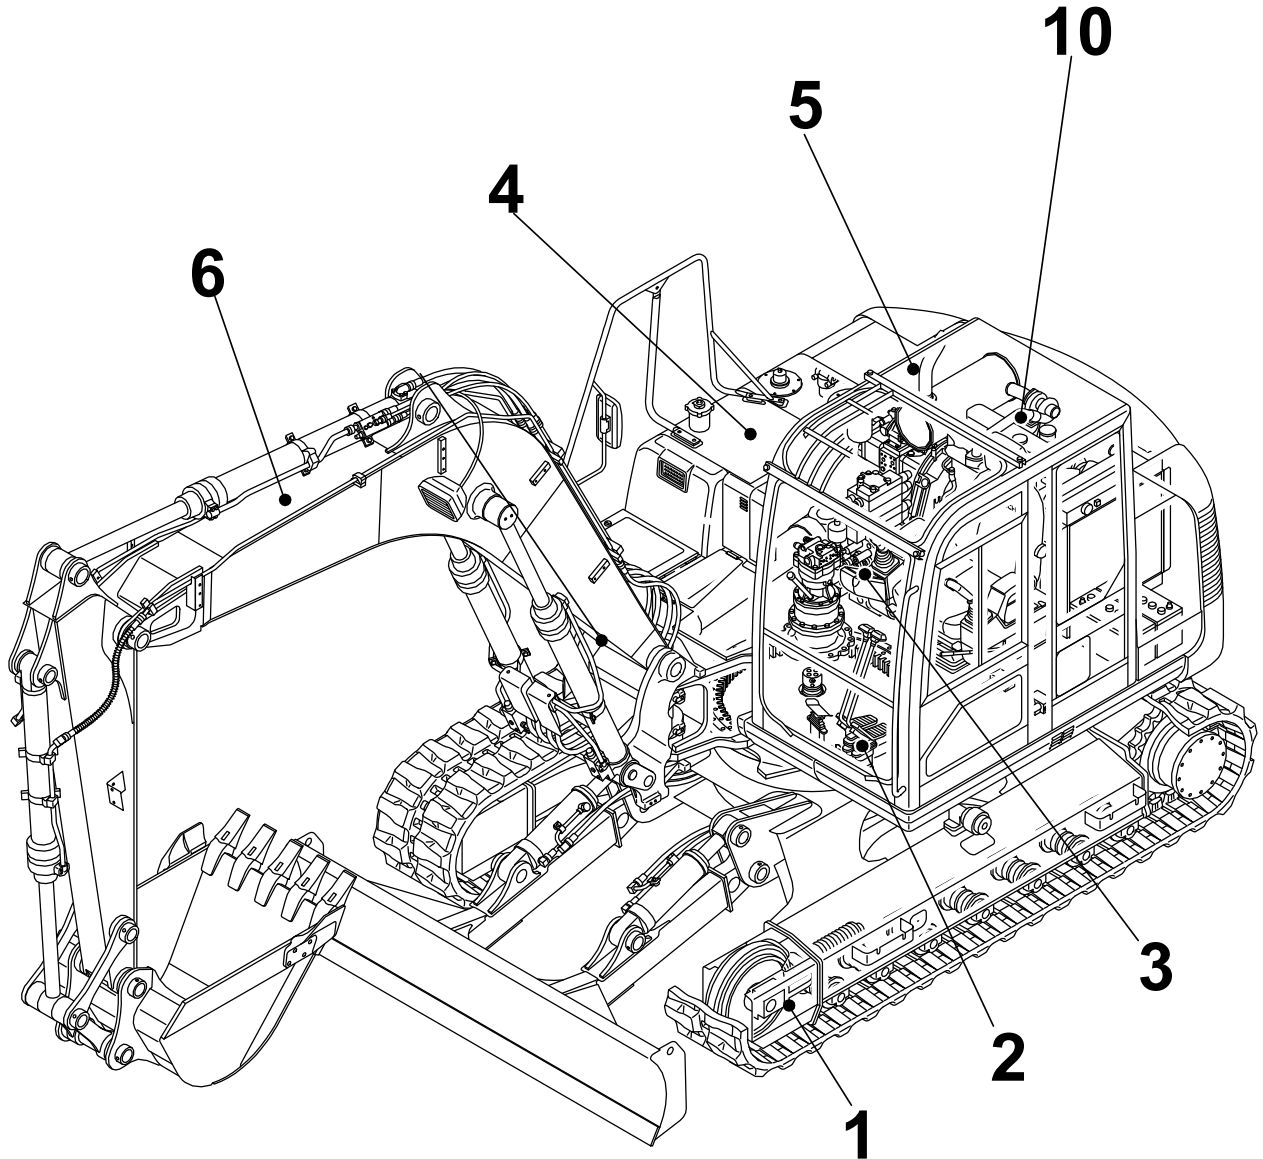

TB1140

Book No. BN0Z008
Serial No. 51400005-

TAKEUCHI

TB1140 Book No. BN0Z008 S/N 51400005-
LOWER FRAME

N0A012

S-free

LOWER FRAME

Item	Part number	Description	Q'ty	Chan.	Serial No.	Serv.	Remarks
		FRAME ASSY, lower					
1	X *****	FRAME	1				rubber
	X *****	FRAME	1				steel
1-1	HIT4447431	• STEP	4				W
1-2	HIT3087511	• BRACKET	2				W
1-3	HIT4284441	• PIPE	2				W
2	HIT4483676	SEAL	1				
3	HIT4418698	COVER	2				
4	HITJ901440	BOLT	8				
5	HITJ222014	WASHER	8				
6	HITA590914	WASHER, spring	8				
7	HIT9755978	STEP	4				for 700W steel crawler
8	HITJ031240	BOLT	8				for 700W steel crawler
	N0a012						

N0A150

S=free

LOWER COVER

Item	Part number	Description	Q'ty	Chan.	Serial No.	Serv.	Remarks
		COVER ASSY, lower					X05710-00100-1
1	0571000110	COVER	1				
2	0571000120	COVER	2				
3	1100040820	BOLT	4				
4	1100041225	BOLT	6				
5	1140020008	WASHER, spring	4				
6	1140020012	WASHER, spring	6				
7	1141110008	WASHER	4				
8	0003600024	WASHER	6				
	N0a151						