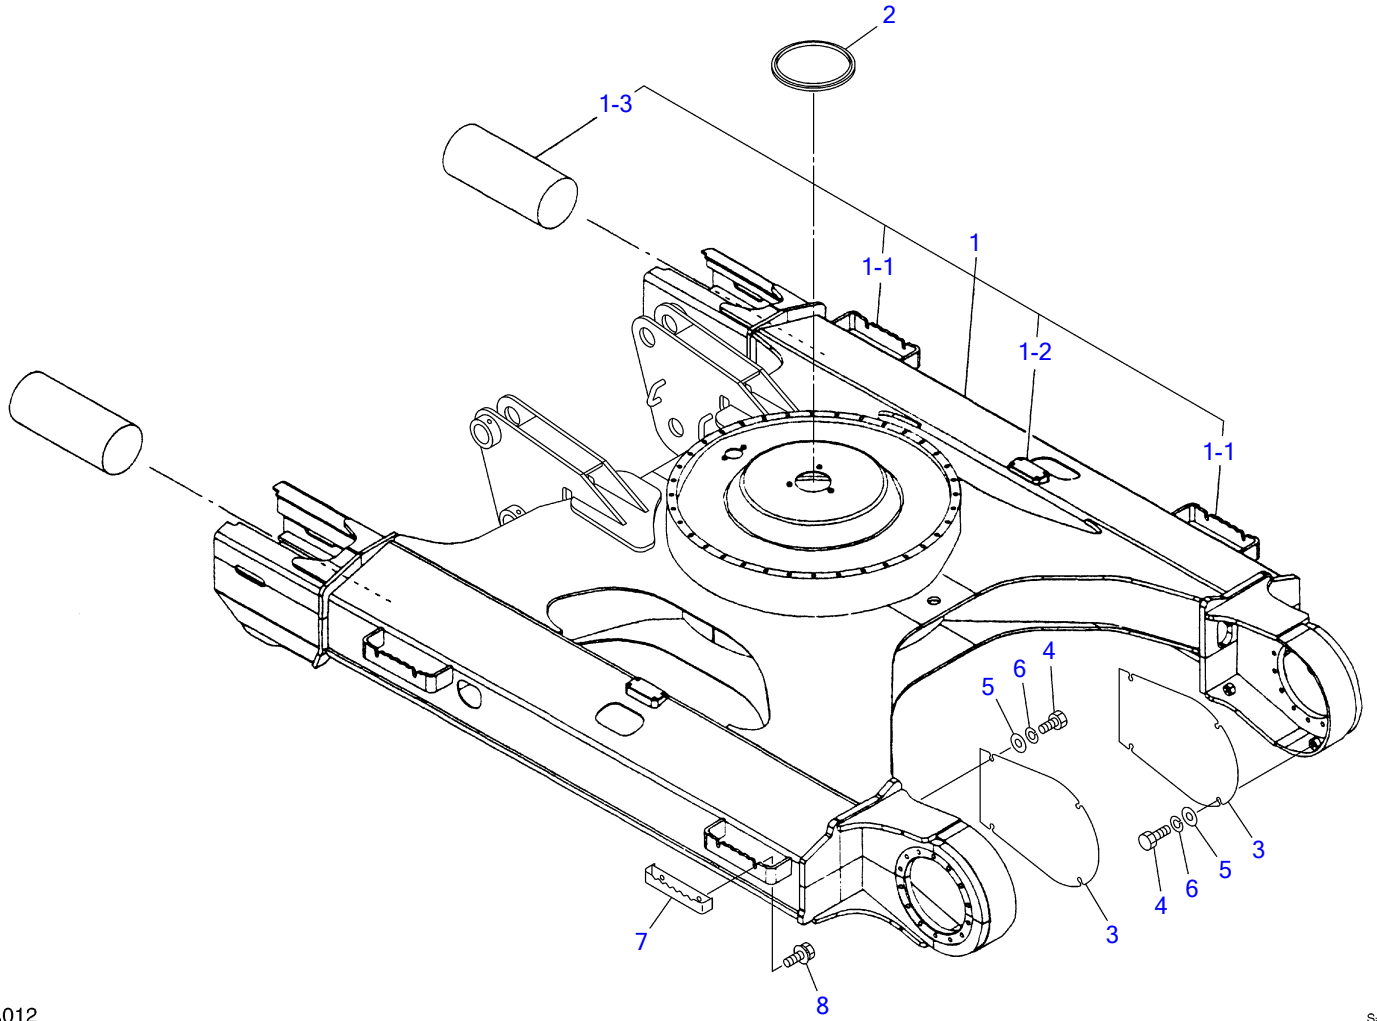

TB1140

Book No. BN0Z008
Serial No. 51400005-

TAKEUCHI

TB1140 Book No. BN0Z008 S/N 51400005-
LOWER FRAME

N0A012

S-free

LOWER FRAME

Item	Part number	Description	Q'ty	Chan.	Serial No.	Serv.	Remarks
		FRAME ASSY, lower					
1	X *****	FRAME	1				rubber
	X *****	FRAME	1				steel
1-1	HIT4447431	• STEP	4				W
1-2	HIT3087511	• BRACKET	2				W
1-3	HIT4284441	• PIPE	2				W
2	HIT4483676	SEAL	1				
3	HIT4418698	COVER	2				
4	HITJ901440	BOLT	8				
5	HITJ222014	WASHER	8				
6	HITA590914	WASHER, spring	8				
7	HIT9755978	STEP	4				for 700W steel crawler
8	HITJ031240	BOLT	8				for 700W steel crawler
	N0a012						

N0A150

S=free

LOWER COVER

Item	Part number	Description	Q'ty	Chan.	Serial No.	Serv.	Remarks
		COVER ASSY, lower					X05710-00100-1
1	0571000110	COVER	1				
2	0571000120	COVER	2				
3	1100040820	BOLT	4				
4	1100041225	BOLT	6				
5	1140020008	WASHER, spring	4				
6	1140020012	WASHER, spring	6				
7	1141110008	WASHER	4				
8	0003600024	WASHER	6				
	N0a151						