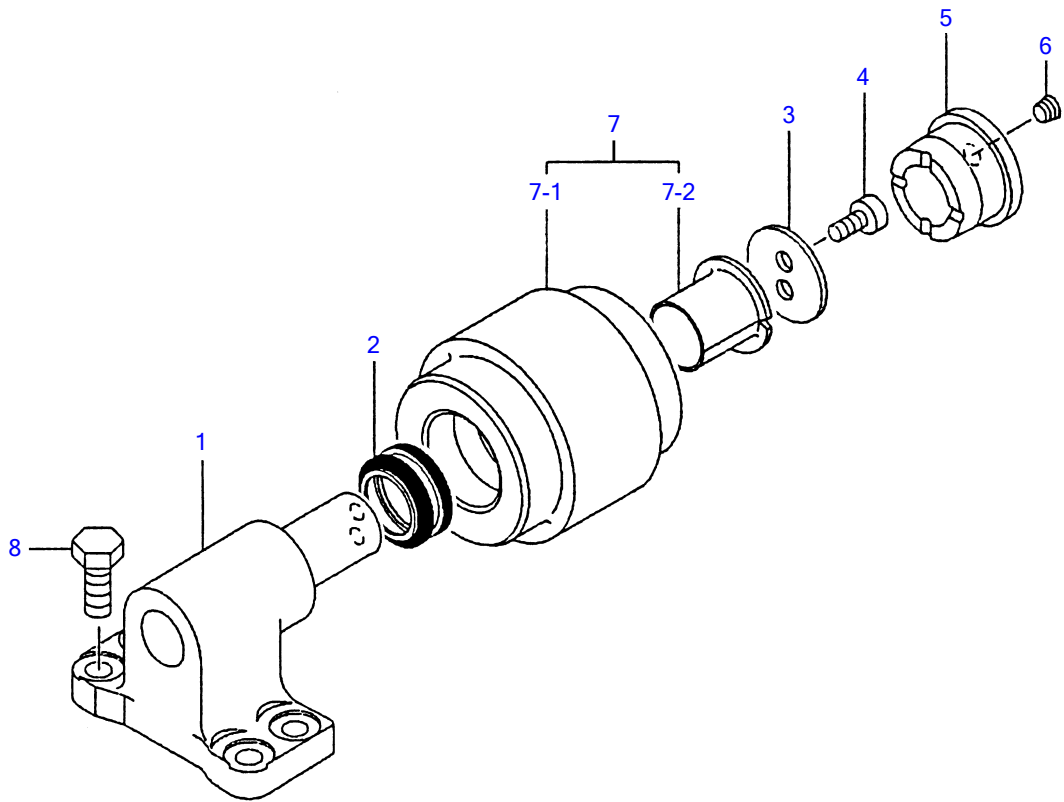

N0A150

S=free

LOWER COVER

Item	Part number	Description	Q'ty	Chan.	Serial No.	Serv.	Remarks
		COVER ASSY, lower					X05710-00100-1
1	0571000110	COVER	1				
2	0571000120	COVER	2				
3	1100040820	BOLT	4				
4	1100041225	BOLT	6				
5	1140020008	WASHER, spring	4				
6	1140020012	WASHER, spring	6				
7	1141110008	WASHER	4				
8	0003600024	WASHER	6				
	N0a151						

TB1140 Book No. BN0Z008 S/N 51400005-
CRAWLER BELT

N0A021

S=free

CRAWLER BELT

Item	Part number	Description	Q'ty	Chan.	Serial No.	Serv.	Remarks
0	HIT9138746	BELT, steel crawler (500W)	2				500 wide
	HIT9144339	BELT, steel crawler (600W)	2				600 wide
	HIT9144341	BELT, steel crawler (700W)	2				700 wide
	HIT9189820	BELT, steel rubber pad type (500W)	2				500 wide
0-1	HIT9178845	• LINK ASSY, track	1				
1	HIT1026945	• • LINK, track: B	43				
2	HIT1026946	• • LINK, track: B	44				
3	HIT4416241	• • LINK, master track	1				
4	HIT4416242	• • PIN	43				
5	HIT4344785	• • BUSHING	43				
6	HIT4345599	• • BUSHING, master	1				
7	HIT4416243	• • PIN, track link master	1				
8	HIT4416244	• • COLLAR	2				
9	HIT4192665	• • RING	1				
10	HIT4413807	• • SEAL	86				
11	HIT4345328	• BOLT	176				
12	HIT4253411	• NUT	176				
13	HIT2037093	• SHOE (500W)	44				500 wide
	HIT2024529	• SHOE (600W)	44				600 wide
	HIT2024425	• SHOE (700W)	44				700 wide
	1914401000	• SHOE, rubber pad (500W)	44				500 wide
14	HIT4358614	BELT, rubber crawler	2				
	N0a023						

N0A030

S=free

CARRIER ROLLER

Item	Part number	Description	Q'ty	Chan.	Serial No.	Serv.	Remarks
0	HIT4S00516	ROLLER ASSY, carrier	2				
1	HIT9134794	· BRACKET	1				
2	HIT4176379	· SEAL	1				
3	HIT4282841	· WASHER	1				
4	HITM351020	· SCREW, cap	2				
5	HIT3068629	· COVER	1				
6	HIT942011	· PLUG	1				
7	HIT9196026	· ROLLER ASSY	1				
7-1	X *****	· · ROLLER	1				
7-2	HIT4327613	· · BUSHING	1				
8	HITJ931235	BOLT	8				
	N0a033						