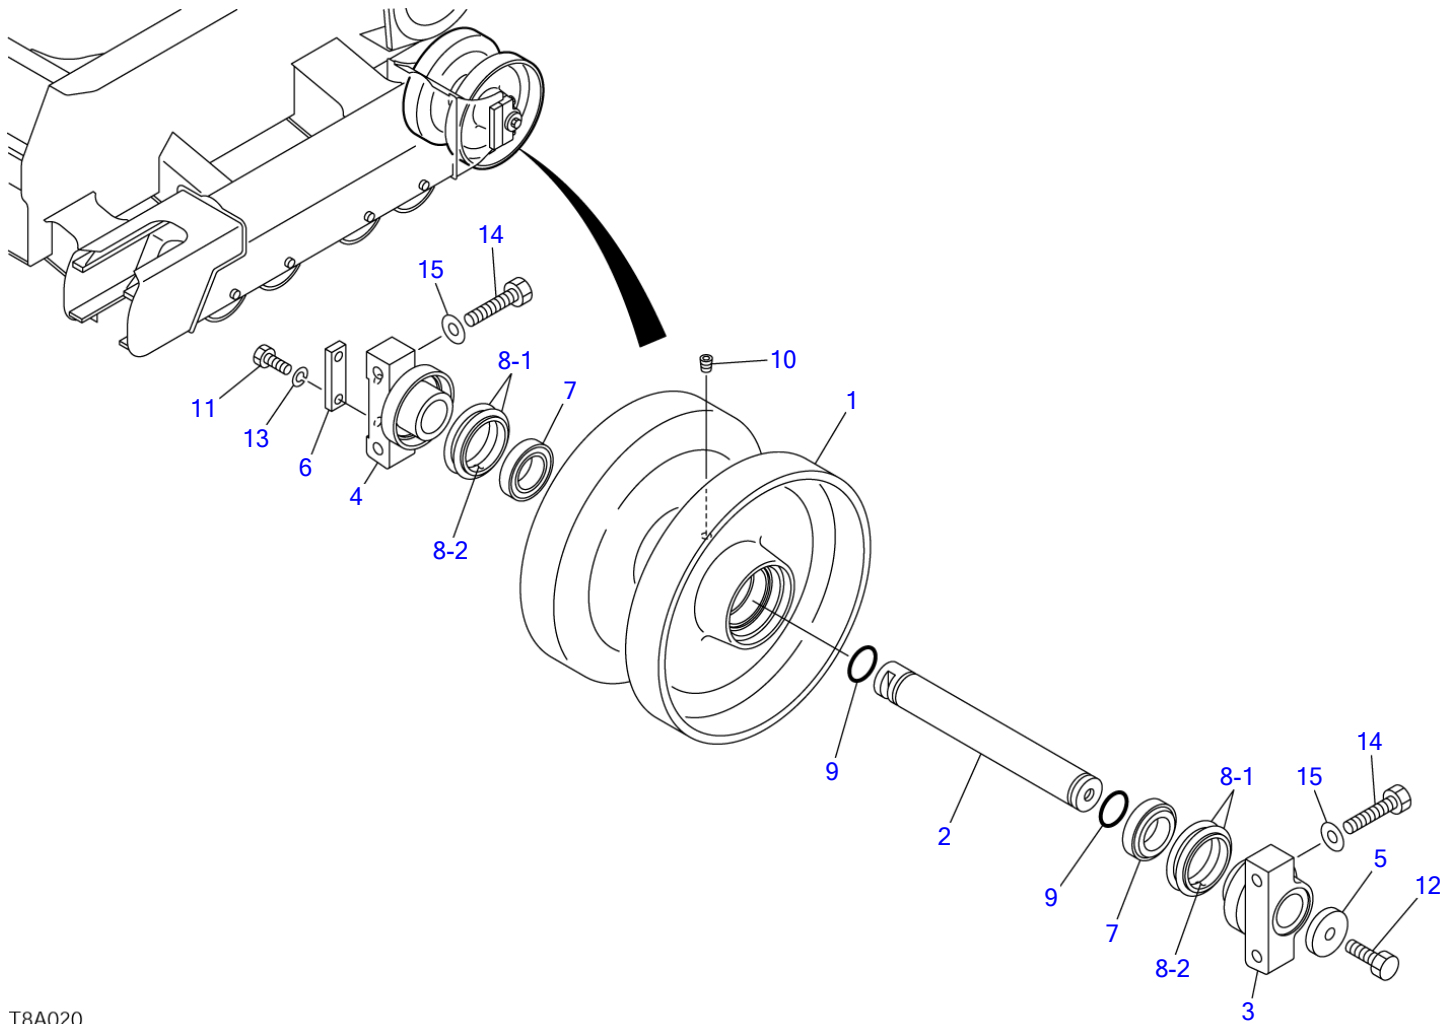

PARTS MANUAL

TL230

Serial No. 223000001~

BU1Z004(P-TL230BAC)

CRAWLER LOADER

TAKEUCHI

U1A010

S=1/8, 1/20

TRACK ROLLER A

Item	Part number	Description	Q'ty	Chan.	Serial No.	Serv.	Remarks
		ROLLER ASSY, track					
0-1	0880130100	ROLLER SUB ASSY, track	8				
1	0880130010	▪ ROLLER	1				
2	0860134010	▪ SHAFT	1				
3	0221240400	▪ COVER	1				
4	0651300190	▪ COVER	1				
5	1333073535	▪ BUSHING	2				
6	1432500560	▪ SEAL, floating	2				
6-1	1432500561	▪ ▪ O-RING	2				
6-2	1432500562	▪ ▪ RING, seal	2				
7	1220000035	▪ RING, snap	2				
8	1420100300	▪ O-RING	2				
9	1501840000	▪ PLUG	1				
11	1100041645	BOLT	16				
12	1141550016	WASHER	16				
	U1a010						

T8A020

S=1/8, 1/20

TRACK ROLLER B

Item	Part number	Description	Q'ty	Chan.	Serial No.	Serv.	Remarks
		ROLLER ASSY, track					
0-1	0880135600	ROLLER SUB ASSY, track	2				
1	0880135610	▪ ROLLER	1				
2	0880135620	▪ SHAFT	1				
3	0881131330	▪ COVER	1				
4	0881131340	▪ COVER	1				
5	0881131350	▪ PLATE	1				
6	0881131360	▪ PLATE	1				
7	1305000004	▪ BEARING	2				
8	1432500640	▪ SEAL, floating	2				
8-1	1432500641	▪ ▪ O-RING	2				
8-2	1432500642	▪ ▪ RING, seal	2				
9	1420100350	▪ O-RING	2				
10	1501810001	▪ PLUG	1				
11	1100041030	▪ BOLT	2				
12	1106241440	▪ BOLT	1				
13	1140020010	▪ WASHER, spring	2				
14	1100041460	BOLT	8				
15	1141550014	WASHER	8				
	U1a030						

TL230 Book No. BU1Z004 S/N 223000001-
FRONT IDLER

T8A030

S=1/5

FRONT IDLER

Item	Part number	Description	Q'ty	Chan.	Serial No.	Serv.	Remarks
0	0880140000	IDLER ASSY	2				
1	0880140010	▪ IDLER	1				
2	0880140020	▪ COVER (R.H.)	1				
3	0871140030	▪ SHAFT	1				
4	0880140030	▪ COVER (L.H.)	1				
5	1333064540	▪ BUSH	2				
6	1432500640	▪ SEAL, floating	2				
6-1	1432500641	▪ ▪ O-RING	2				
6-2	1432500642	▪ ▪ RING, seal	2				
7	1420100400	▪ O-RING	2				
8	1213101000	▪ PIN, spring	2				
9	1501820001	▪ PLUG	1				
10	1101141215	BOLT	8				
11	1140020012	WASHER, spring	8				
	U1a041						