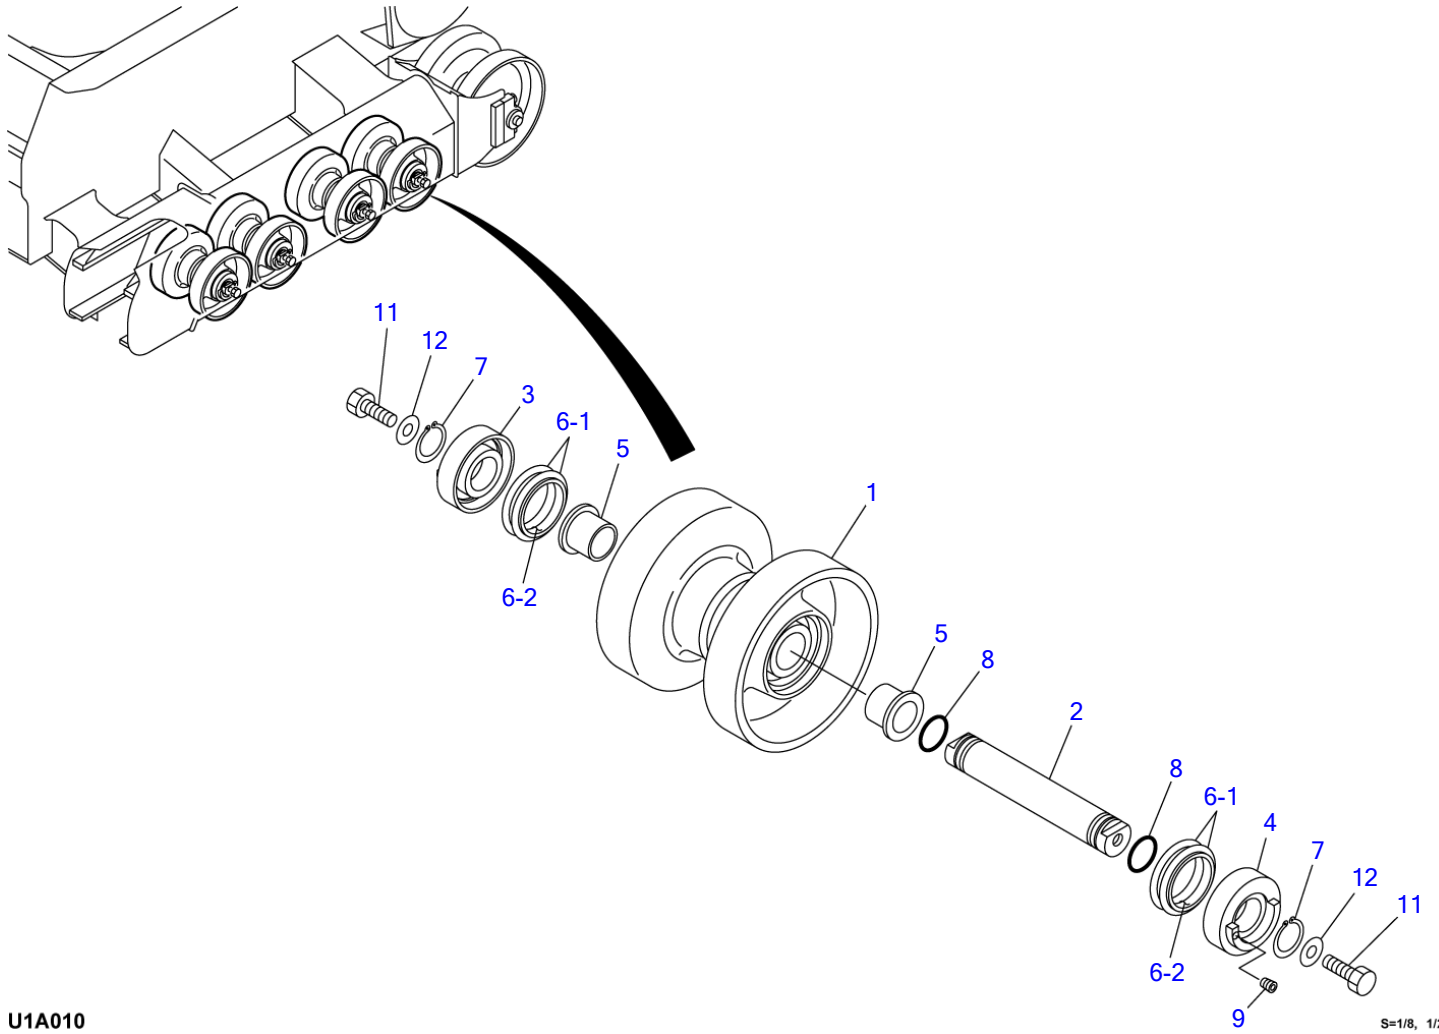

PARTS MANUAL

TL230

Serial No. 223000001~

BU1Z004(P-TL230BAC)

CRAWLER LOADER

TAKEUCHI

U1A010

S=1/8, 1/20

TRACK ROLLER A

Item	Part number	Description	Q'ty	Chan.	Serial No.	Serv.	Remarks
		ROLLER ASSY, track					
0-1	0880130100	ROLLER SUB ASSY, track	8				
1	0880130010	▪ ROLLER	1				
2	0860134010	▪ SHAFT	1				
3	0221240400	▪ COVER	1				
4	0651300190	▪ COVER	1				
5	1333073535	▪ BUSHING	2				
6	1432500560	▪ SEAL, floating	2				
6-1	1432500561	▪ ▪ O-RING	2				
6-2	1432500562	▪ ▪ RING, seal	2				
7	1220000035	▪ RING, snap	2				
8	1420100300	▪ O-RING	2				
9	1501840000	▪ PLUG	1				
11	1100041645	BOLT	16				
12	1141550016	WASHER	16				
	U1a010						

T8A020

S=1/8, 1/20

TRACK ROLLER B

Item	Part number	Description	Q'ty	Chan.	Serial No.	Serv.	Remarks
		ROLLER ASSY, track					
0-1	0880135600	ROLLER SUB ASSY, track	2				
1	0880135610	▪ ROLLER	1				
2	0880135620	▪ SHAFT	1				
3	0881131330	▪ COVER	1				
4	0881131340	▪ COVER	1				
5	0881131350	▪ PLATE	1				
6	0881131360	▪ PLATE	1				
7	1305000004	▪ BEARING	2				
8	1432500640	▪ SEAL, floating	2				
8-1	1432500641	▪ ▪ O-RING	2				
8-2	1432500642	▪ ▪ RING, seal	2				
9	1420100350	▪ O-RING	2				
10	1501810001	▪ PLUG	1				
11	1100041030	▪ BOLT	2				
12	1106241440	▪ BOLT	1				
13	1140020010	▪ WASHER, spring	2				
14	1100041460	BOLT	8				
15	1141550014	WASHER	8				
	U1a030						

TL230 Book No. BU1Z004 S/N 223000001-
FRONT IDLER

T8A030

S=1/5

FRONT IDLER

Item	Part number	Description	Q'ty	Chan.	Serial No.	Serv.	Remarks
0	0880140000	IDLER ASSY	2				
1	0880140010	▪ IDLER	1				
2	0880140020	▪ COVER (R.H.)	1				
3	0871140030	▪ SHAFT	1				
4	0880140030	▪ COVER (L.H.)	1				
5	1333064540	▪ BUSH	2				
6	1432500640	▪ SEAL, floating	2				
6-1	1432500641	▪ ▪ O-RING	2				
6-2	1432500642	▪ ▪ RING, seal	2				
7	1420100400	▪ O-RING	2				
8	1213101000	▪ PIN, spring	2				
9	1501820001	▪ PLUG	1				
10	1101141215	BOLT	8				
11	1140020012	WASHER, spring	8				
	U1a041						