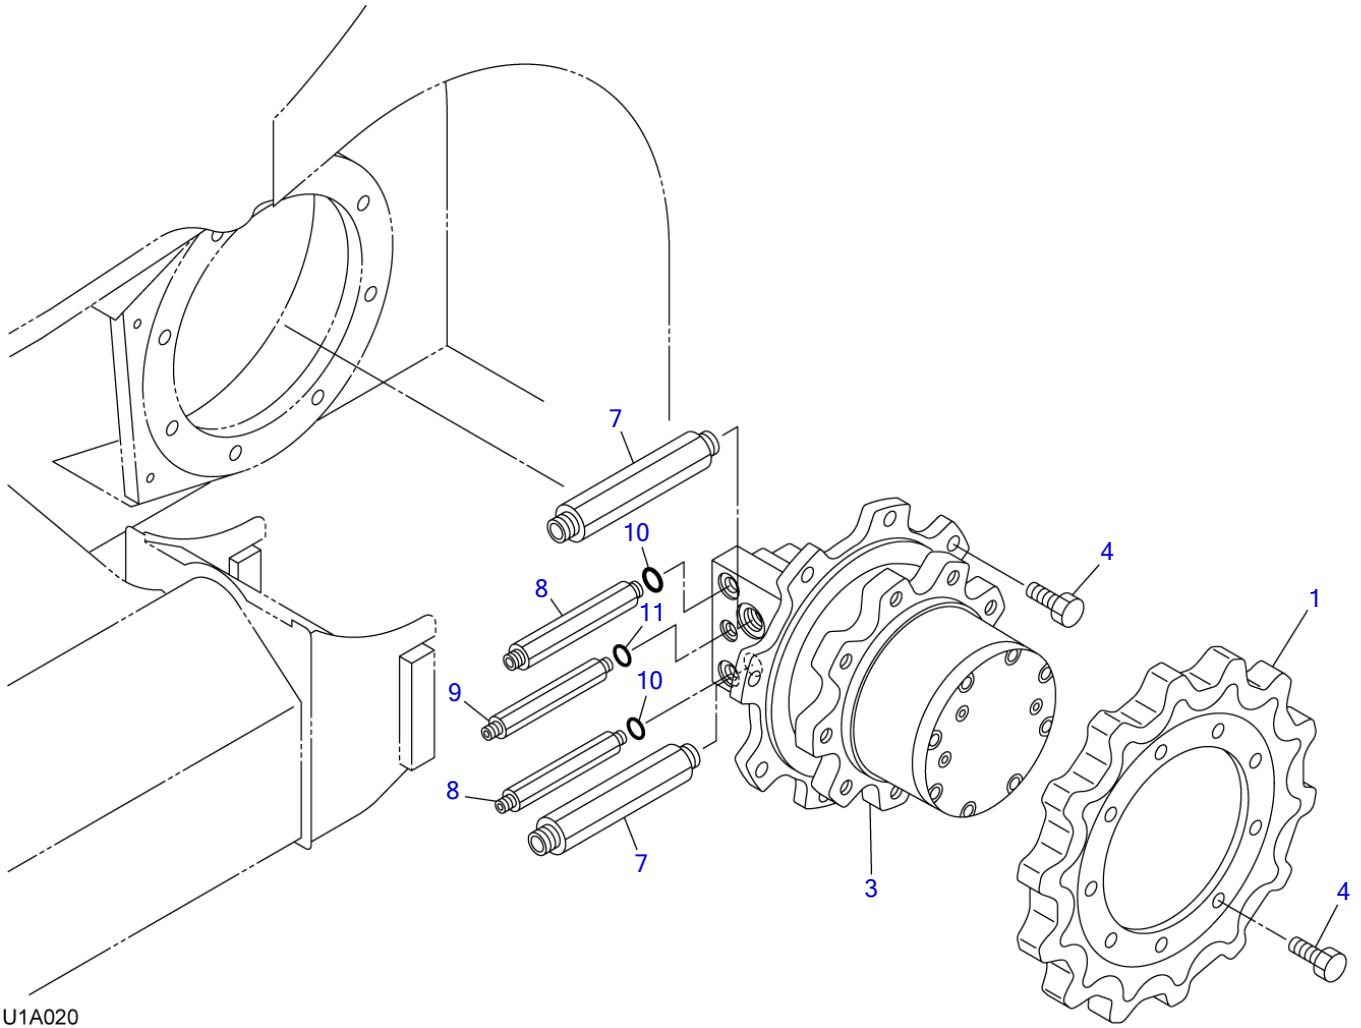

TRACK ROLLER A

Item	Part number	Description	Q'ty	Chan.	Serial No.	Serv.	Remarks
		ROLLER ASSY, track					
0-1	0880130100	ROLLER SUB ASSY, track	8				
1	0880130010	▪ ROLLER	1				
2	0860134010	▪ SHAFT	1				
3	0221240400	▪ COVER	1				
4	0651300190	▪ COVER	1				
5	1333073535	▪ BUSHING	2				
6	1432500560	▪ SEAL, floating	2				
6-1	1432500561	▪ ▪ O-RING	2				
6-2	1432500562	▪ ▪ RING, seal	2				
7	1220000035	▪ RING, snap	2				
8	1420100300	▪ O-RING	2				
9	1501840000	▪ PLUG	1				
11	1100041645	BOLT	16				
12	1141550016	WASHER	16				
	U1a010						

T8A020

S=1/8, 1/20

TRACK ROLLER B

Item	Part number	Description	Q'ty	Chan.	Serial No.	Serv.	Remarks
		ROLLER ASSY, track					
0-1	0880135600	ROLLER SUB ASSY, track	2				
1	0880135610	▪ ROLLER	1				
2	0880135620	▪ SHAFT	1				
3	0881131330	▪ COVER	1				
4	0881131340	▪ COVER	1				
5	0881131350	▪ PLATE	1				
6	0881131360	▪ PLATE	1				
7	1305000004	▪ BEARING	2				
8	1432500640	▪ SEAL, floating	2				
8-1	1432500641	▪ ▪ O-RING	2				
8-2	1432500642	▪ ▪ RING, seal	2				
9	1420100350	▪ O-RING	2				
10	1501810001	▪ PLUG	1				
11	1100041030	▪ BOLT	2				
12	1106241440	▪ BOLT	1				
13	1140020010	▪ WASHER, spring	2				
14	1100041460	BOLT	8				
15	1141550014	WASHER	8				
	U1a030						

TL230 Book No. BU1Z004 S/N 223000001-
TRACK ADJUSTER

T8A040

S=1/8X110%

TRACK ADJUSTER

Item	Part number	Description	Q'ty	Chan.	Serial No.	Serv.	Remarks
0-1	0880152000	SPRING ASSY(L.H.)	1				
	0880152300	SPRING ASSY(R.H.)	1				
1	0880152110	• YOKE	1				
2	0880152120	• ROD	1				
3	0007000004	• SPRING	1				
4	1132030024	• NUT	1				
5	1210000545	• PIN, split	1				
6	1141550024	• WASHER	1				
0-1	0880152200	• CYLINDER ASSY (L.H.)	1				
	0880152400	• CYLINDER ASSY (R.H.)	1				
7	0880152210	• • CYLINDER, grease(L.H.)	1				
	0880152410	• • CYLINDER, grease(R.H.)	1				
8	0880152220	• • PISTON	1				
9	1541300501	• • VALVE ASSY, check	1				
10	1400402835	• • SEAL, oil	1				
11	1422010500	• • O-RING	1				
12	1421020500	• • RING, back-up	1				
	U1a051						