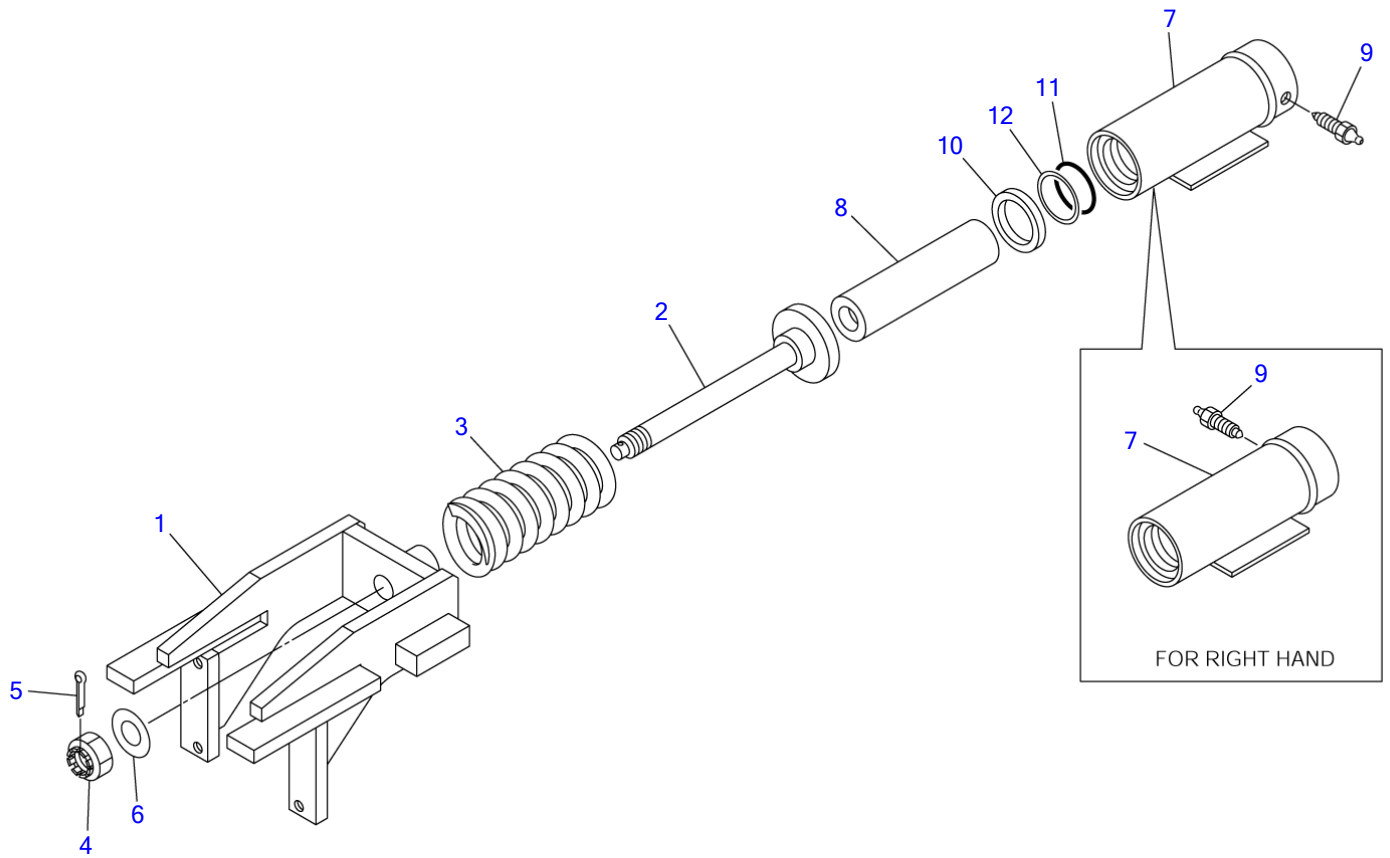

TRACK ROLLER A

Item	Part number	Description	Q'ty	Chan.	Serial No.	Serv.	Remarks
		ROLLER ASSY, track					
0-1	0880130100	ROLLER SUB ASSY, track	8				
1	0880130010	▪ ROLLER	1				
2	0860134010	▪ SHAFT	1				
3	0221240400	▪ COVER	1				
4	0651300190	▪ COVER	1				
5	1333073535	▪ BUSHING	2				
6	1432500560	▪ SEAL, floating	2				
6-1	1432500561	▪ ▪ O-RING	2				
6-2	1432500562	▪ ▪ RING, seal	2				
7	1220000035	▪ RING, snap	2				
8	1420100300	▪ O-RING	2				
9	1501840000	▪ PLUG	1				
11	1100041645	BOLT	16				
12	1141550016	WASHER	16				
	U1a010						

T8A020

S=1/8, 1/20

TRACK ROLLER B

Item	Part number	Description	Q'ty	Chan.	Serial No.	Serv.	Remarks
		ROLLER ASSY, track					
0-1	0880135600	ROLLER SUB ASSY, track	2				
1	0880135610	▪ ROLLER	1				
2	0880135620	▪ SHAFT	1				
3	0881131330	▪ COVER	1				
4	0881131340	▪ COVER	1				
5	0881131350	▪ PLATE	1				
6	0881131360	▪ PLATE	1				
7	1305000004	▪ BEARING	2				
8	1432500640	▪ SEAL, floating	2				
8-1	1432500641	▪ ▪ O-RING	2				
8-2	1432500642	▪ ▪ RING, seal	2				
9	1420100350	▪ O-RING	2				
10	1501810001	▪ PLUG	1				
11	1100041030	▪ BOLT	2				
12	1106241440	▪ BOLT	1				
13	1140020010	▪ WASHER, spring	2				
14	1100041460	BOLT	8				
15	1141550014	WASHER	8				
	U1a030						

TL230 Book No. BU1Z004 S/N 223000001-
TRACK ADJUSTER

T8A040

S=1/8X110%

TRACK ADJUSTER

Item	Part number	Description	Q'ty	Chan.	Serial No.	Serv.	Remarks
0-1	0880152000	SPRING ASSY(L.H.)	1				
	0880152300	SPRING ASSY(R.H.)	1				
1	0880152110	• YOKE	1				
2	0880152120	• ROD	1				
3	0007000004	• SPRING	1				
4	1132030024	• NUT	1				
5	1210000545	• PIN, split	1				
6	1141550024	• WASHER	1				
0-1	0880152200	• CYLINDER ASSY (L.H.)	1				
	0880152400	• CYLINDER ASSY (R.H.)	1				
7	0880152210	• • CYLINDER, grease(L.H.)	1				
	0880152410	• • CYLINDER, grease(R.H.)	1				
8	0880152220	• • PISTON	1				
9	1541300501	• • VALVE ASSY, check	1				
10	1400402835	• • SEAL, oil	1				
11	1422010500	• • O-RING	1				
12	1421020500	• • RING, back-up	1				
	U1a051						