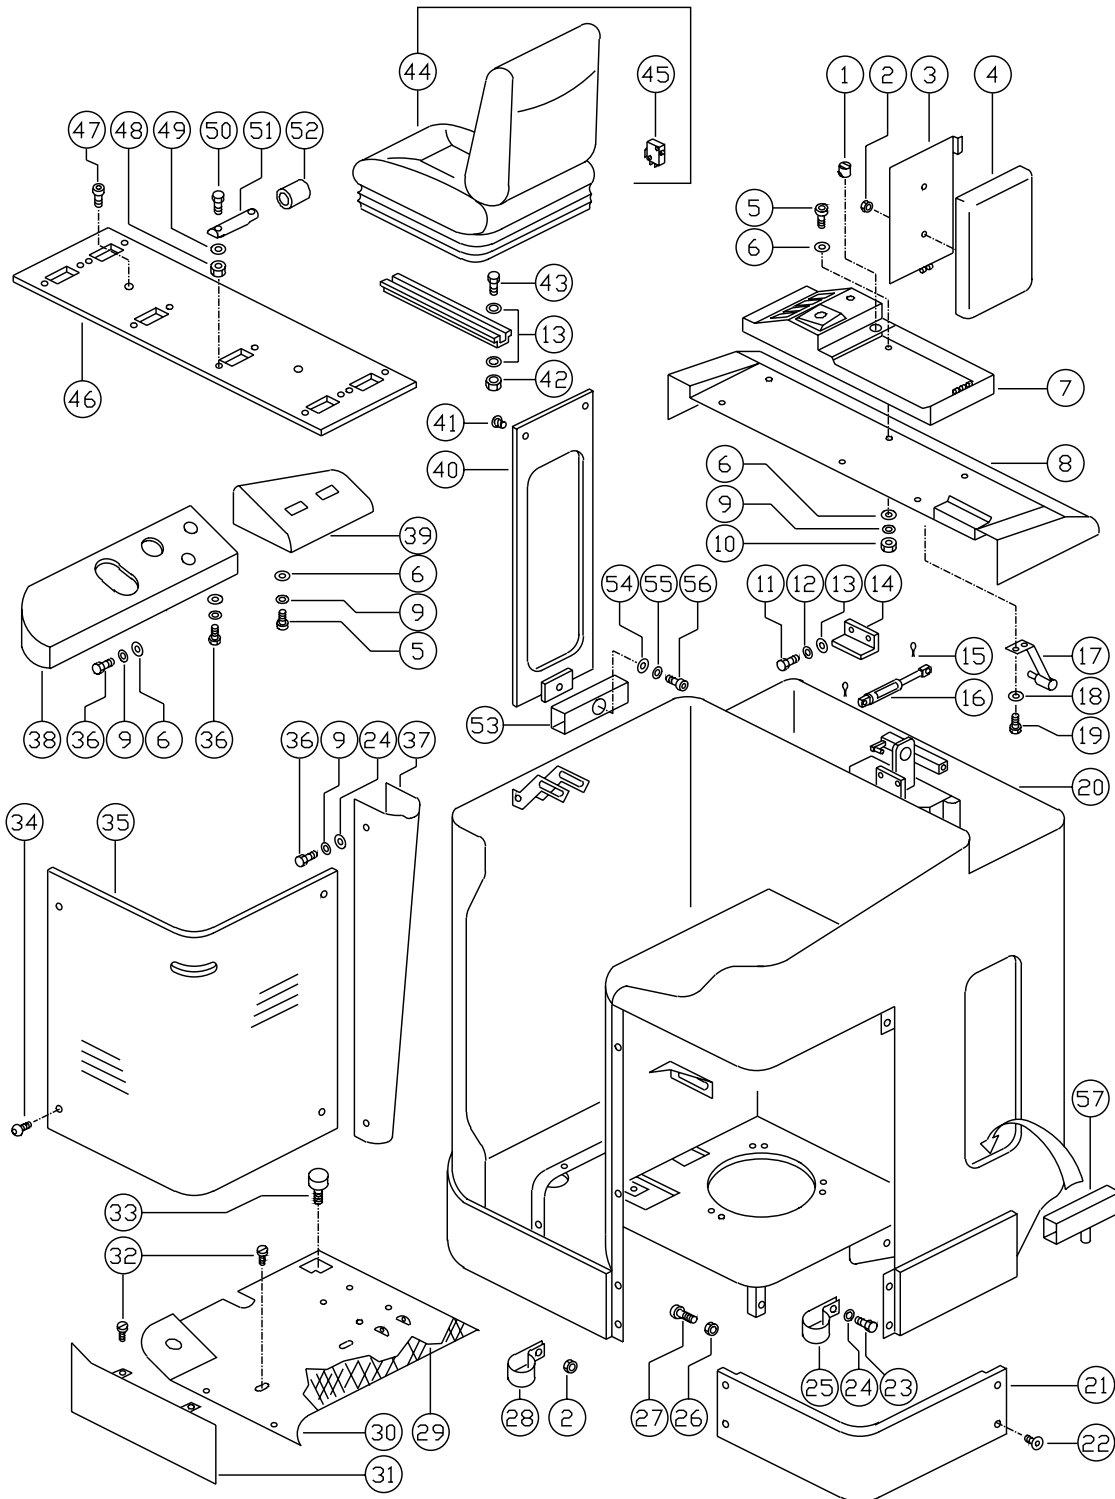

INDEX	PART NUMBER	PART NAME	NUMBER REQUIRED
1	809437	Fastener	1
2	809004-001	Nut	3
3	809438-001	Support	1
4	809439	Pad	1
5	809276-004	Screw	6
6	809005-007	Washer	12
7	809438-003	Support	1
8	809440-001	Cover	1
9	809005-002	Washer	12
10	809004-005	Nut	4
11	809006-014	Screw	2
12	809005-004	Washer	2
13	809005-008	Washer	2
14	809426	Holder	1
15	809441	Split pin	2
16	809442	Gas Strut	1
17	809283-001	Hinge (RH)	1
	809283-002	Hinge (LH)	1
18	809232-004	Washer	4
19	809211-007	Screw	4
20	809443	Chassis	1
21	809444-001	Shield	1
22	809276-005	Screw	4
23	809006-002	Screw	2
24	809005-001	Washer	6
25	809445	Hose Clamp	1
26	809004-002	Nut	2
27	809006-033	Screw	2
28	809286-001	Hose Clamp	1
29	809490	Floor Mat	1
30	809446	Floor Plate	1
31	809444-002	Shield	1
32	809276-006	Screw	4
33	809447	Buffer	1
34	809006-005	Screw	4
35	809440-002	Cover	1
36	809006-015	Screw	6
37	809440-003	Cover	1
38	809448-001	Instrument Panel	1
39	809448-002	Instrument Panel	1
40	809449	Lid	1
41	809282-002	Fastener	2
42	809004-004	Nut	4
43	809006-007	Screw	4
44	809450	Seat	1
45	809451	Switch	1

OPTIONAL

46	809438-002	Support	1
47	809006-004	Screw	2
48	809280-002	Nut	12
49	809005-017	Washer	12
50	809276-008	Screw	12
51	809296-001	Pin	6
52	809010-001	Roller	6
53	809451-001	Spacer	1
54	809005-001	Washer	1
55	809005-002	Washer	1
56	809276-004	Screw	1
57	809451-002	Spacer	1

Always Specify Model & Serial Number